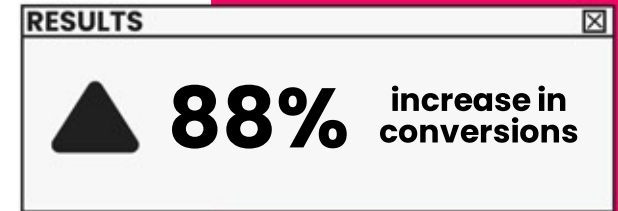

Functional For Life, delivers life changing fitness results with a proven training system developed over 20 years. Mobile and Based in Melbourne, Ryan approached clique.agency when they wanted to expand into Sydney and Adelaide.

After working with clique.agency, Functional For Life has successfully moved into both new markets, in under 2 months, at the same time we were able to increase the overall amount of conversion by 88%. While decreasing the costs per conversion by 44%.

We achieved this by granulating non-brand targeting and mining search terms to find highly profitable keywords in the industry with low competition.