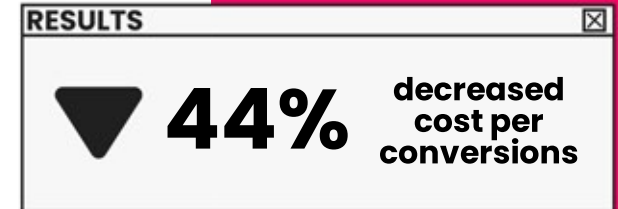

Functional For Life, delivers life changing fitness results with a proven training system developed over 20 years. Mobile and Based in Melbourne, Ryan approached clique.agency when they wanted to expand into Sydney and Adelaide.

After working with clique.agency, Functional For Life has successfully moved into both new markets, in under 2 months, at the same time we were able to increase the overall amount of conversion by 88%. While decreasing the costs per conversion by 44%.

We achieved this by granulating non-brand targeting and mining search terms to find highly profitable keywords in the industry with low competition.